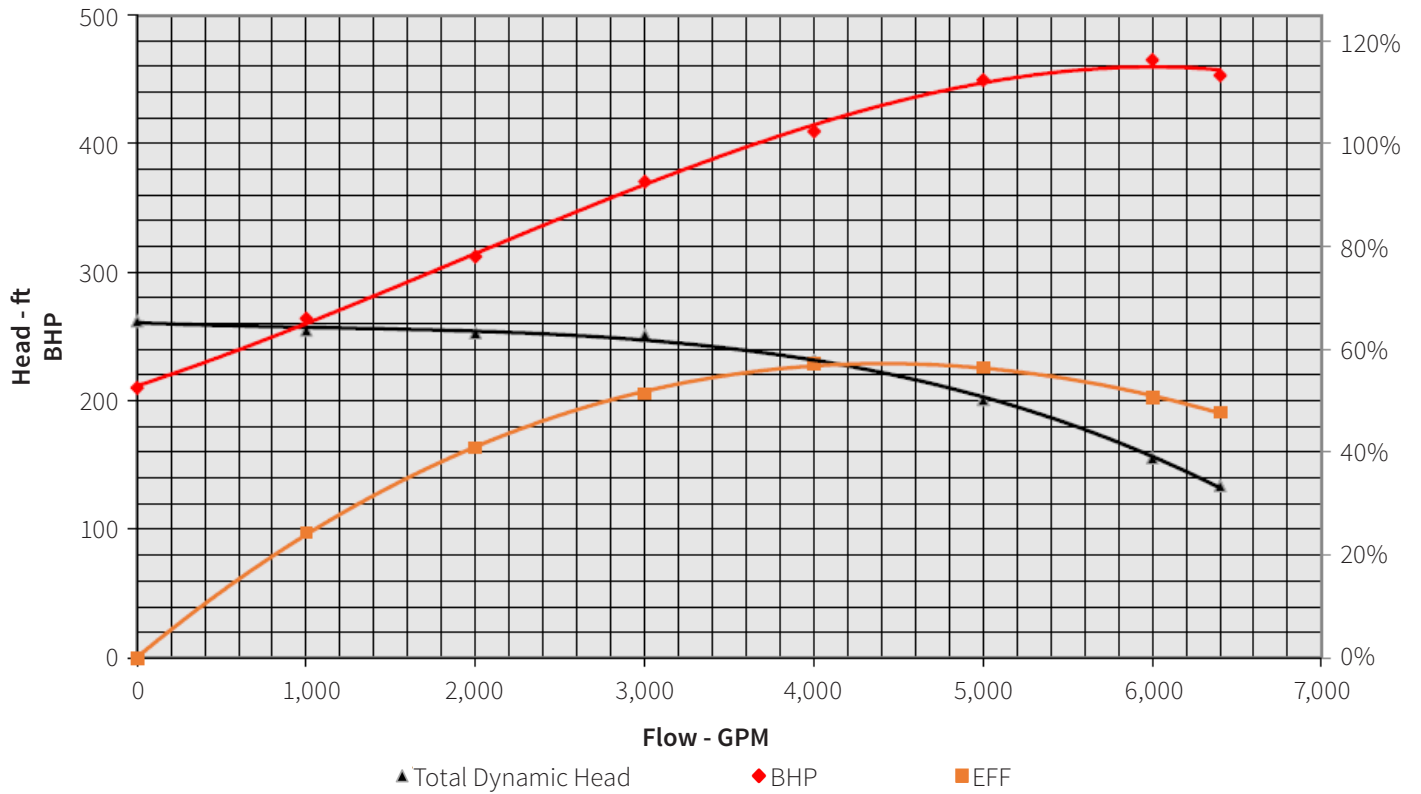

# MISSION Magnum Dual-Stage XP Centrifugal Pump

14x12x22 Magnum Dual-Stage XP Run at 1,000 RPM

14x12x22 Magnum Dual-Stage XP Run at 1,150 RPM