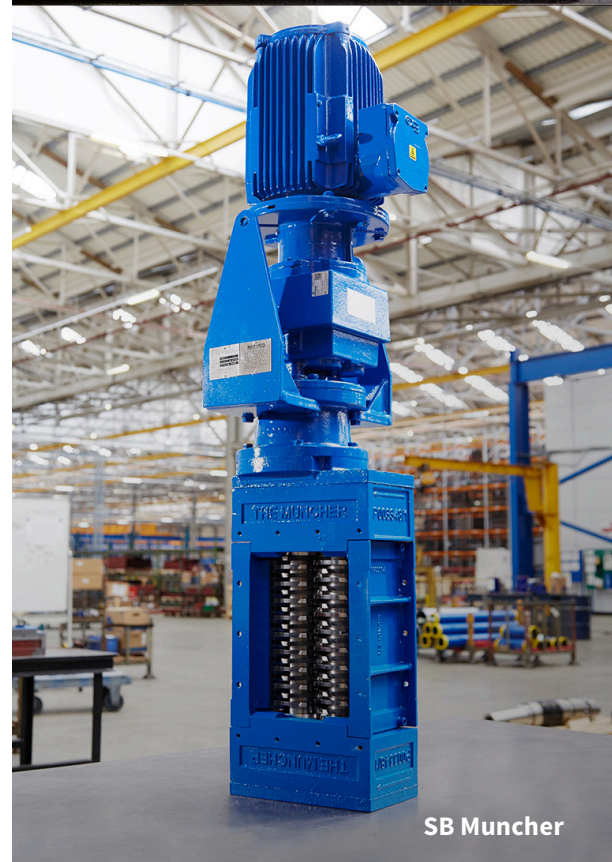

Muncher Series

SB Muncher

Series A Muncher

EZstrip™ TR Muncher

Our muncher are the perfect solutions for downstream equipment protection. The muncher product family is a range of twin shaft, slow speed, high torque grinders that prevent equipment from blockage problems by crushing, cropping, and shearing the solid in liquid. The self-cleaning Mono munchers are ideal for heavy duty screening, and, by combining a discreen with a muncher, you have the option of keeping all macerated and screened residue in the main flow, eliminating removal costs.

QR Code

SB Muncher

Capacities up to 60 m³/h

Experience energy savings with our compact unit that replaces high-speed, high-power centrifugal macerators

Series A Muncher

Capacities up to 1400 m³/h

The latest generation twin shaft channel grinder for downstream equipment protection.

EZstrip™ TR Muncher

Capacities up to 500 m³/h

A competitive solution for solids grinding and sludge conditioning with maintain-in-place capabilities.

Muncher Series

Our muncher are the perfect solutions for downstream equipment protection. The muncher product family is a range of twin shaft, slow speed, high torque grinders that prevent equipment from blockage problems by crushing, cropping, and shearing the solid in liquid. The self-cleaning Mono munchers are ideal for heavy duty screening, and, by combining a discreen with a muncher, you have the option of keeping all macerated and screened residue in the main flow, eliminating removal costs.

EZstrip™ TR Muncher

Capacities up to 500 m³/h

A competitive solution for solids grinding and sludge conditioning with maintain-in-place capabilities.

QR Code

Series A Muncher

EZstrip™ TR Muncher

SB Muncher