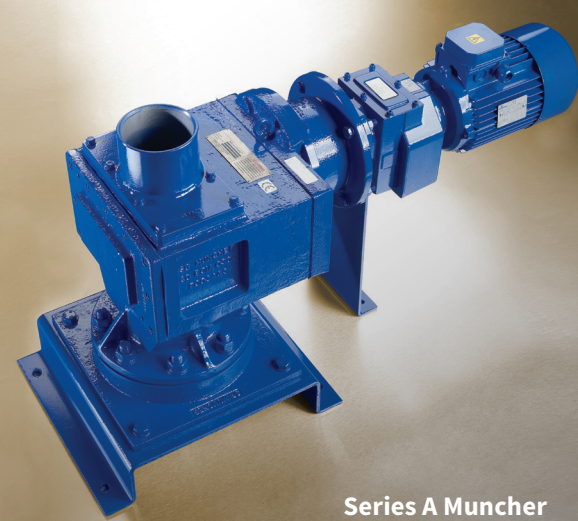

Muncher Series

SB Muncher

Series A Muncher

EZstrip™ TR Muncher

Our muncher are the perfect solutions for downstream equipment protection. The muncher product family is a range of twin shaft, slow speed, high torque grinders that prevent equipment from blockage problems by crushing, cropping, and shearing the solid in liquid. The self-cleaning Mono munchers are ideal for heavy duty screening, and, by combining a discreen with a muncher, you have the option of keeping all macerated and screened residue in the main flow, eliminating removal costs.

EZstrip™ TR Muncher

Capacities up to 500 m³/h

A competitive solution for solids grinding and sludge conditioning with maintain-in-place capabilities.

Muncher Series

Our muncher are the perfect solutions for downstream equipment protection. The muncher product family is a range of twin shaft, slow speed, high torque grinders that prevent equipment from blockage problems by crushing, cropping, and shearing the solid in liquid. The self-cleaning Mono munchers are ideal for heavy duty screening, and, by combining a discreen with a muncher, you have the option of keeping all macerated and screened residue in the main flow, eliminating removal costs.

SB Muncher

Capacities up to 60 m³/h

Experience energy savings with our compact unit that replaces high-speed, high-power centrifugal macerators

Series A Muncher

Capacities up to 1400 m³/h

The latest generation twin shaft channel grinder for downstream equipment protection.

EZstrip™ TR Muncher

Capacities up to 500 m³/h

A competitive solution for solids grinding and sludge conditioning with maintain-in-place capabilities.

QR Code

Series A Muncher

EZstrip™ TR Muncher

SB Muncher