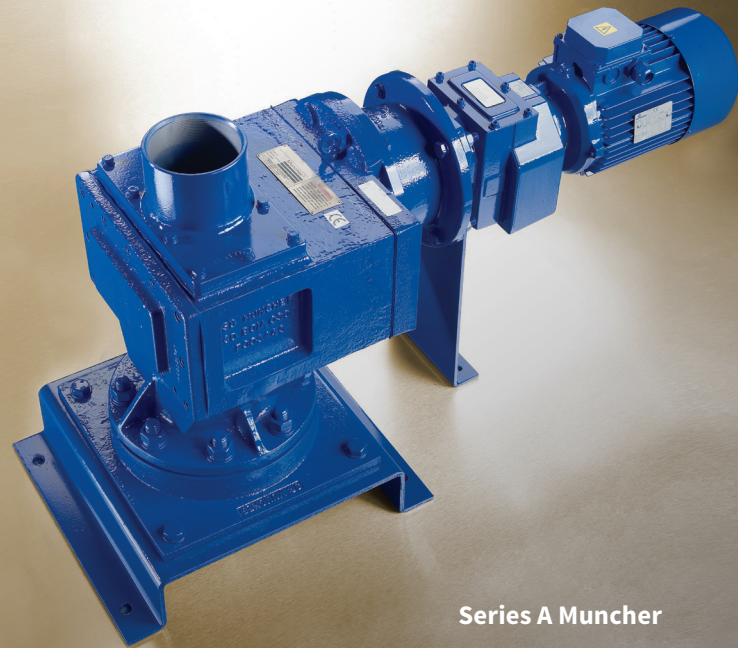

Muncher Series

SB Muncher

Series A Muncher

EZstrip™ TR Muncher

Our muncher are the perfect solutions for downstream equipment protection. The muncher product family is a range of twin shaft, slow speed, high torque grinders that prevent equipment from blockage problems by crushing, cropping, and shearing the solid in liquid. The self-cleaning Mono munchers are ideal for heavy duty screening, and, by combining a discreen with a muncher, you have the option of keeping all macerated and screened residue in the main flow, eliminating removal costs.

QR Code

SB Muncher

Capacities up to 60 m³/h

Experience energy savings with our compact unit that replaces high-speed, high-power centrifugal macerators

Series A Muncher

Capacities up to 1400 m³/h

The latest generation twin shaft channel grinder for downstream equipment protection.

EZstrip™ TR Muncher

Capacities up to 500 m³/h

A competitive solution for solids grinding and sludge conditioning with maintain-in-place capabilities.

Muncher Series

Our muncher are the perfect solutions for downstream equipment protection. The muncher product family is a range of twin shaft, slow speed, high torque grinders that prevent equipment from blockage problems by crushing, cropping, and shearing the solid in liquid. The self-cleaning Mono munchers are ideal for heavy duty screening, and, by combining a discreen with a muncher, you have the option of keeping all macerated and screened residue in the main flow, eliminating removal costs.

SB Muncher

Capacities up to 60 m³/h

Experience energy savings with our compact unit that replaces high-speed, high-power centrifugal macerators

Series A Muncher

Capacities up to 1400 m³/h

The latest generation twin shaft channel grinder for downstream equipment protection.