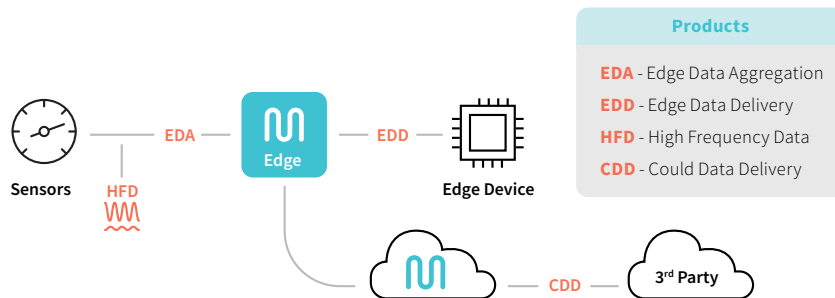

It all starts at the edge. Built for the energy industry, our Max Edge device is ruggedized to withstand harsh environments and scales up or down for your specific needs. We can aggregate data from any source in 30 protocols, at frequencies up to 100 Hz, and with our universal translator, deliver that data in over 15 protocols.

When you need your data integrated into other visualization or enterprise applications, our cloud data delivery solutions provide easy, secure access with extensive options to deliver data behind your firewall or to a public or private cloud.